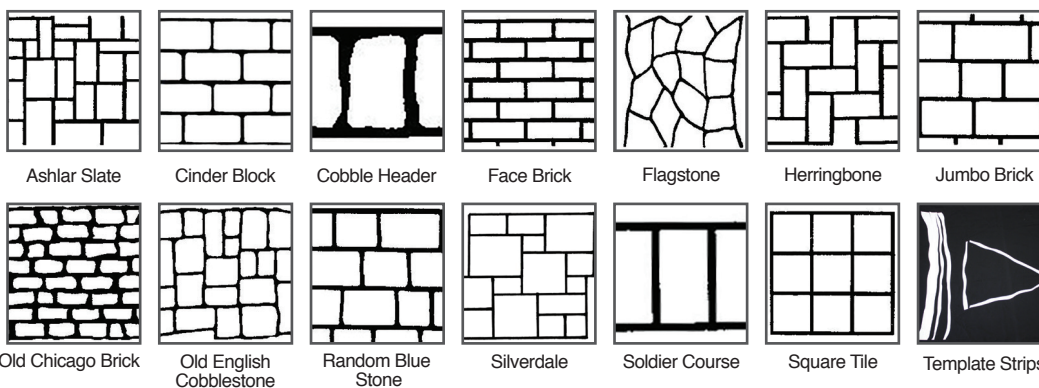

TEMPLATE STYLES

PD Insert I PDL_05/2014
© 2014 Pli-Dek Systems, Inc.
All rights reserved